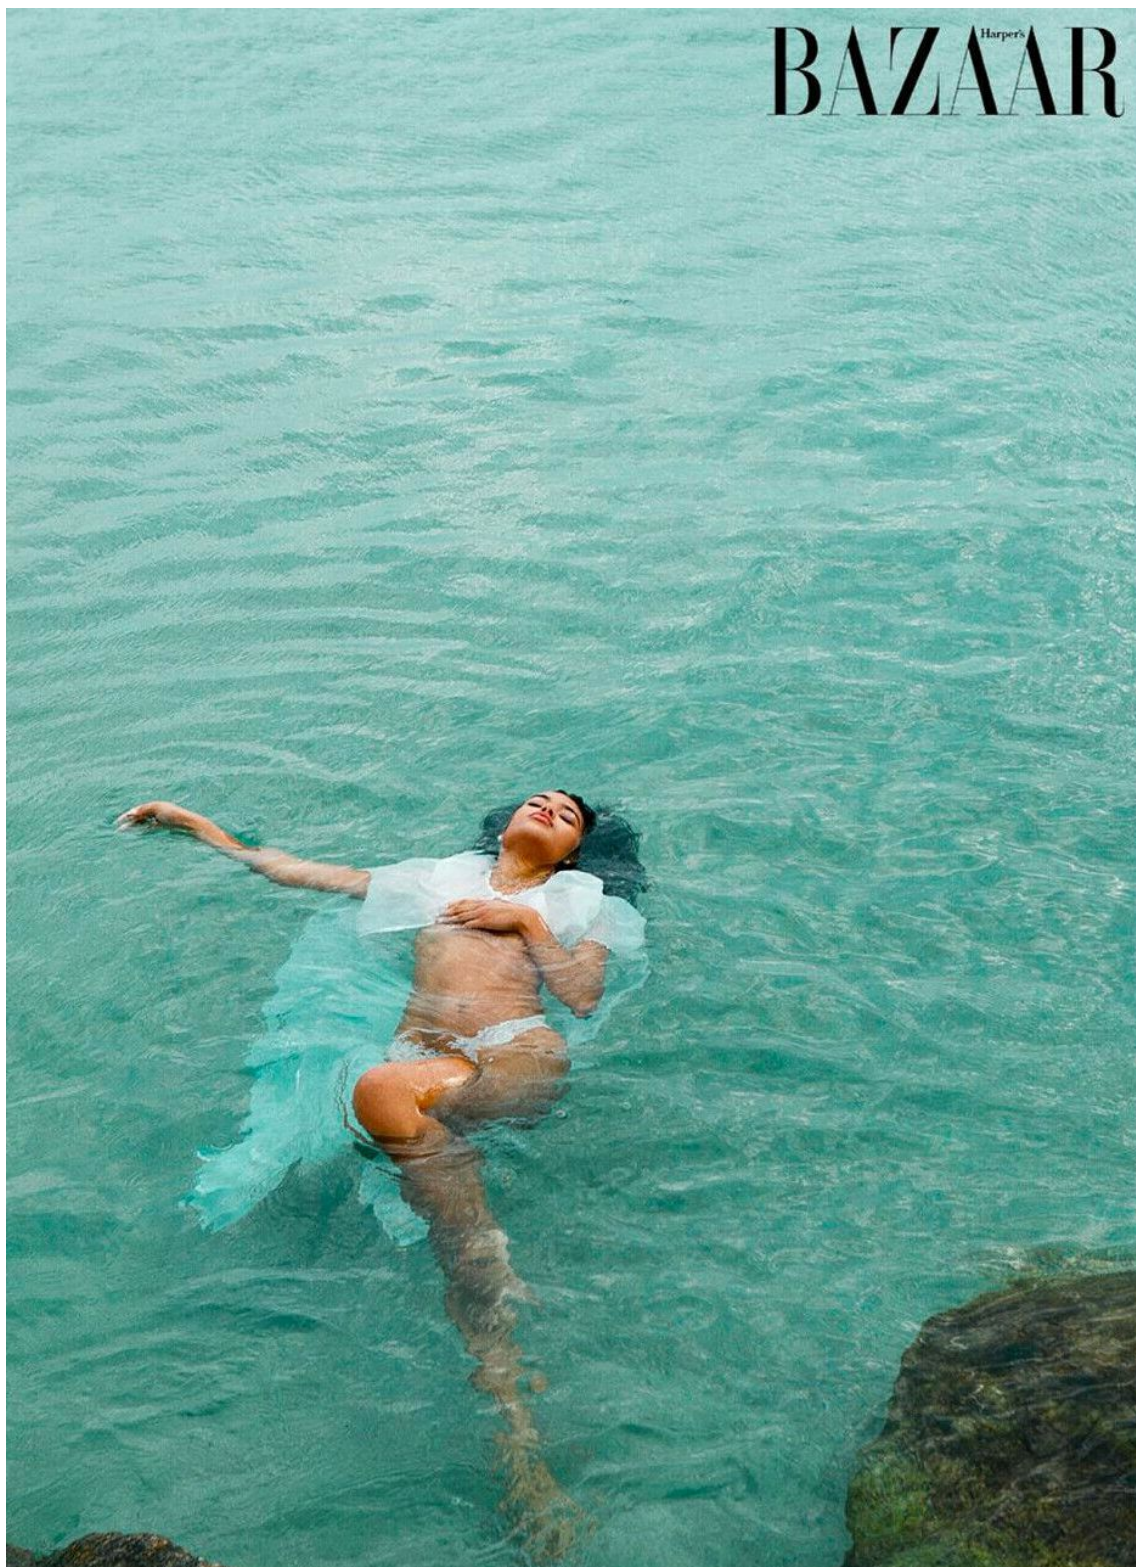

YARELIS OLIVERAS

height 175 cm · bust 82 cm · cup B · waist 63 cm · hips 90 cm · dress 36

shoes size 38.5 · hair dark brown · eyes brown