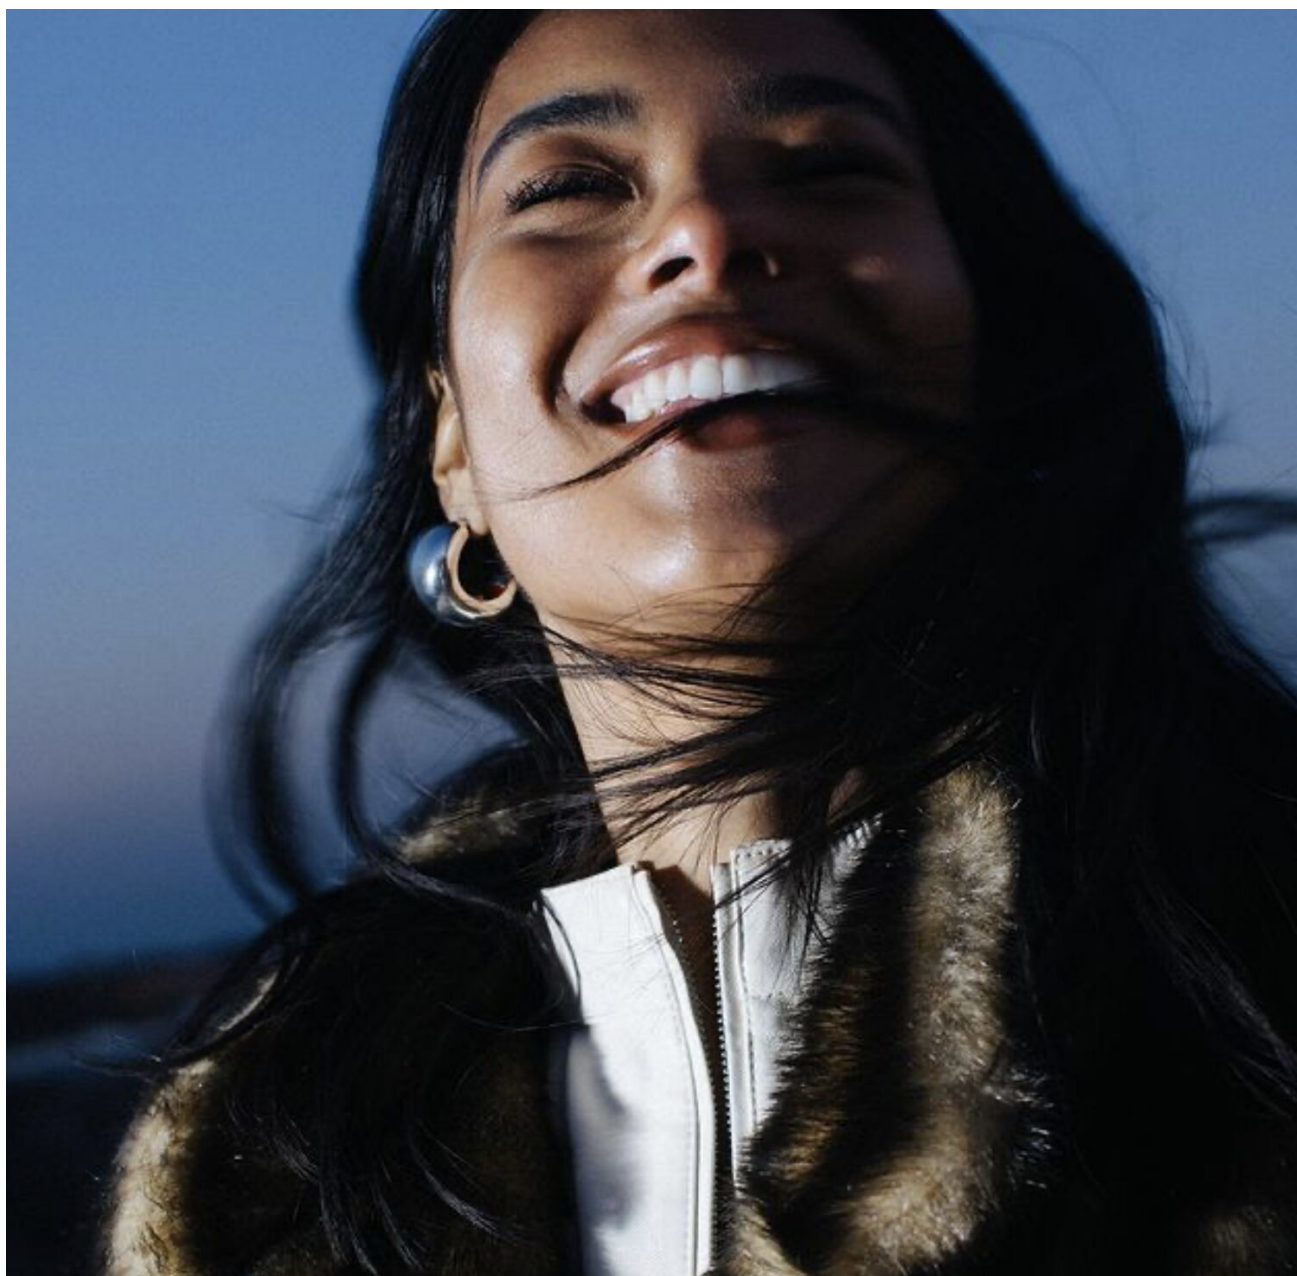

YARELIS OLIVERAS

height 175 cm · bust 82 cm · cup B · waist 63 cm · hips 90 cm · dress 36

shoes size 38.5 · hair dark brown · eyes brown